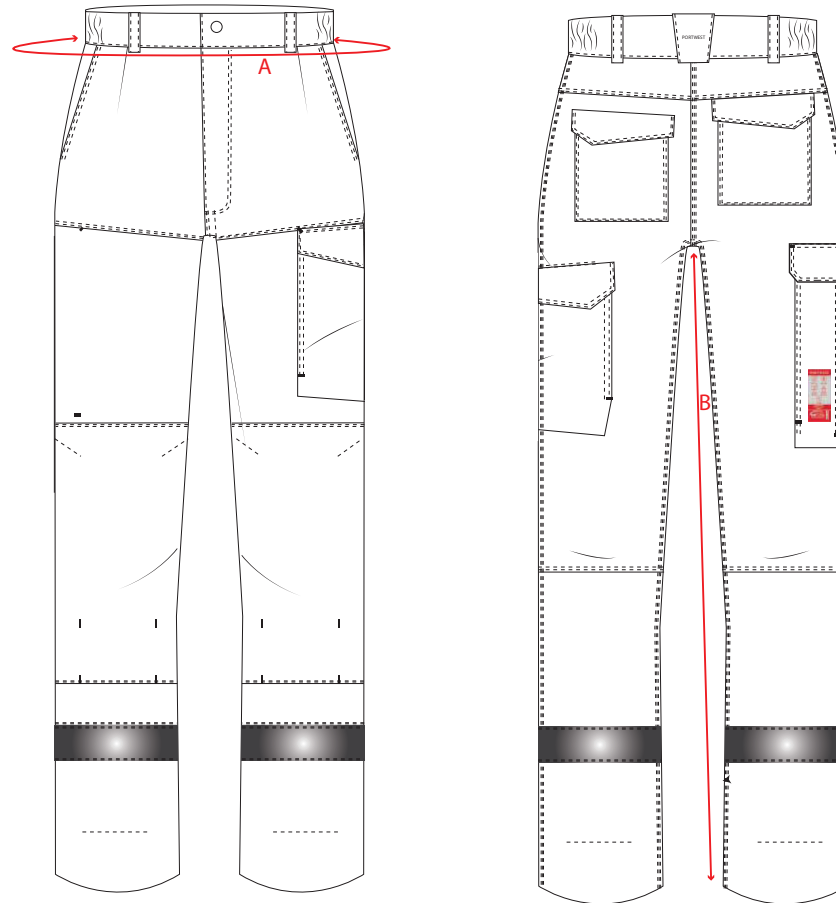

STYLE NO: FR66

DESCRIPTION: Bizflame Ultra Trousers

FABRIC: 80% Cotton, 19% Polyester, 1% Carbon Fibre, 340g

COLOUR: Orange & Navy

Size Range		28"	30"	32"	33"	34"	36"	38"	40"	41"	42"	44"	46"
Waist relaxed	A	68	72	76	80	84	88	92	96	100	104	108	112
Inside Leg	B	79	79	79	79	79	79	79	79	79	79	79	79